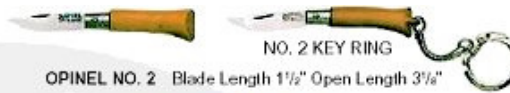

BRICEAG OPINEL

Oak handle

Walnut handle

Olive handle

NO. 2 KEY RING

OPINEL NO. 2 Blade Length 1 1/2" Open Length 3 1/8"

OPINEL NO. 3 Blade Length 1 7/8" Open Length 3 3/8"

OPINEL NO. 4 Blade Length 2" Open Length 4 1/2"

OPINEL NO. 5 Blade Length 2 1/4" Open Length 5 1/2"

OPINEL LOCKING POCKET KNIVES

As above but with ROTATING NICKEL Lock Collar

OPINEL NO. 6 Blade Length 3" Open Length 6 1/2"

OPINEL NO. 7 Blade Length 3 1/8" Open Length 6 7/8"